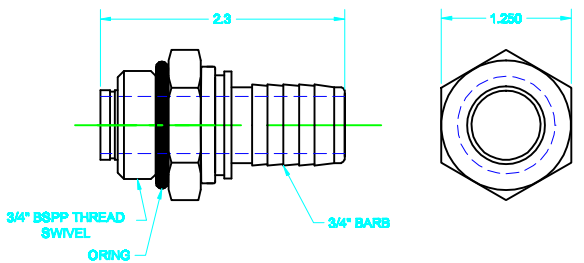

## D.E.F. (DEISEL EXHAUST FLUID) HOSE COUPLINGS

**PART# SF-750M-SS**  
**1" FEMALE BSPP SWIVEL X 3/4"**  
**BARB (300 SERIES STAINLESS)**

**PART# DF-750-SS**  
**3/4" MALE NPT X 3/4" BARB**  
**(300 SERIES STAINLESS)**

**PART# DF-750M-SS**  
**3/4" BSPP X 3/4" BARB**  
**(300 SERIES STAINLESS)**

**PART# DF-SF750M-SS**  
**3/4" MALE BSPP SWIVEL X 3/4"**  
**BARB (300 SERIES STAINLESS)**

**PART# AF-750-SS**  
**3/4" CRIMP LOCKING FERRULE**  
**(300 SERIES STAINLESS)**