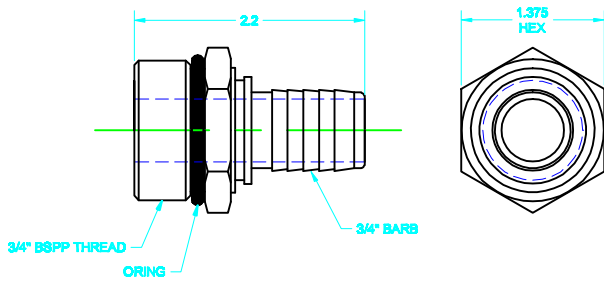

## D.E.F. (DEISEL EXHAUST FLUID) HOSE COUPLINGS

**PART# SF-750M-SS**  
**1" FEMALE BSPP SWIVEL X 3/4"**  
**BARB (300 SERIES STAINLESS)**

**PART# DF-750-SS**  
**3/4" MALE NPT X 3/4" BARB**  
**(300 SERIES STAINLESS)**

**PART# DF-750M-SS**  
**3/4" BSPP X 3/4" BARB**  
**(300 SERIES STAINLESS)**

**PART# DF-SF750M-SS**  
**3/4" MALE BSPP SWIVEL X 3/4"**  
**BARB (300 SERIES STAINLESS)**

**PART# AF-750-SS**  
**3/4" CRIMP LOCKING FERRULE**  
**(300 SERIES STAINLESS)**