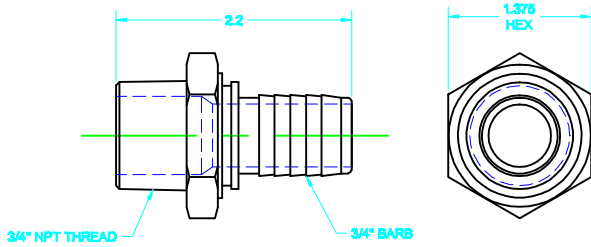

## D.E.F. (DEISEL EXHAUST FLUID) HOSE COUPLINGS

**PART# SF-750M-SS**  
**1" FEMALE BSPP SWIVEL X 3/4"**  
**BARB (300 SERIES STAINLESS)**

**PART# DF-750-SS**  
**3/4" MALE NPT X 3/4" BARB**  
**(300 SERIES STAINLESS)**

**PART# DF-750M-SS**  
**3/4" BSPP X 3/4" BARB**  
**(300 SERIES STAINLESS)**

**PART# DF-SF750M-SS**  
**3/4" MALE BSPP SWIVEL X 3/4"**  
**BARB (300 SERIES STAINLESS)**

**PART# AF-750-SS**  
**3/4" CRIMP LOCKING FERRULE**  
**(300 SERIES STAINLESS)**