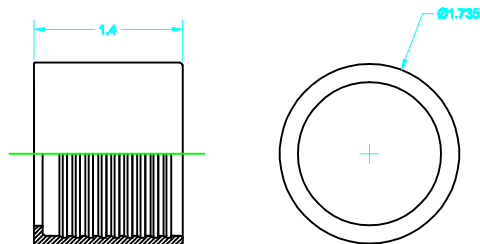

## D.E.F. (DEISEL EXHAUST FLUID) HOSE COUPLINGS

**PART# SF-750M-SS**  
**1" FEMALE BSPP SWIVEL X 3/4"**  
**BARB (300 SERIES STAINLESS)**

**PART# DF-750-SS**  
**3/4" MALE NPT X 3/4" BARB**  
**(300 SERIES STAINLESS)**

**PART# DF-750M-SS**  
**3/4" BSPP X 3/4" BARB**  
**(300 SERIES STAINLESS)**

**PART# DF-SF750M-SS**  
**3/4" MALE BSPP SWIVEL X 3/4"**  
**BARB (300 SERIES STAINLESS)**

**PART# AF-750-SS**  
**3/4" CRIMP LOCKING FERRULE**  
**(300 SERIES STAINLESS)**