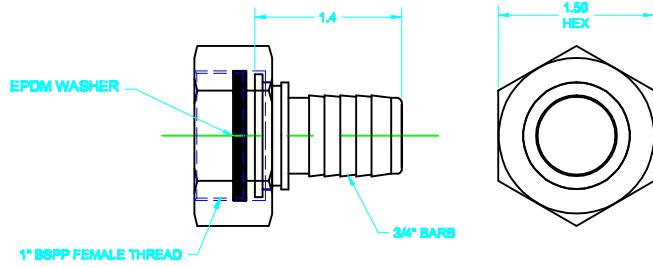

## D.E.F. (DEISEL EXHAUST FLUID) HOSE COUPLINGS

**PART# SF-750M-SS**  
**1" FEMALE BSPP SWIVEL X 3/4"**  
**BARB (300 SERIES STAINLESS)**

**PART# DF-750-SS**  
**3/4" MALE NPT X 3/4" BARB**  
**(300 SERIES STAINLESS)**

**PART# DF-750M-SS**  
**3/4" BSPP X 3/4" BARB**  
**(300 SERIES STAINLESS)**

**PART# DF-SF750M-SS**  
**3/4" MALE BSPP SWIVEL X 3/4"**  
**BARB (300 SERIES STAINLESS)**

**PART# AF-750-SS**  
**3/4" CRIMP LOCKING FERRULE**  
**(300 SERIES STAINLESS)**